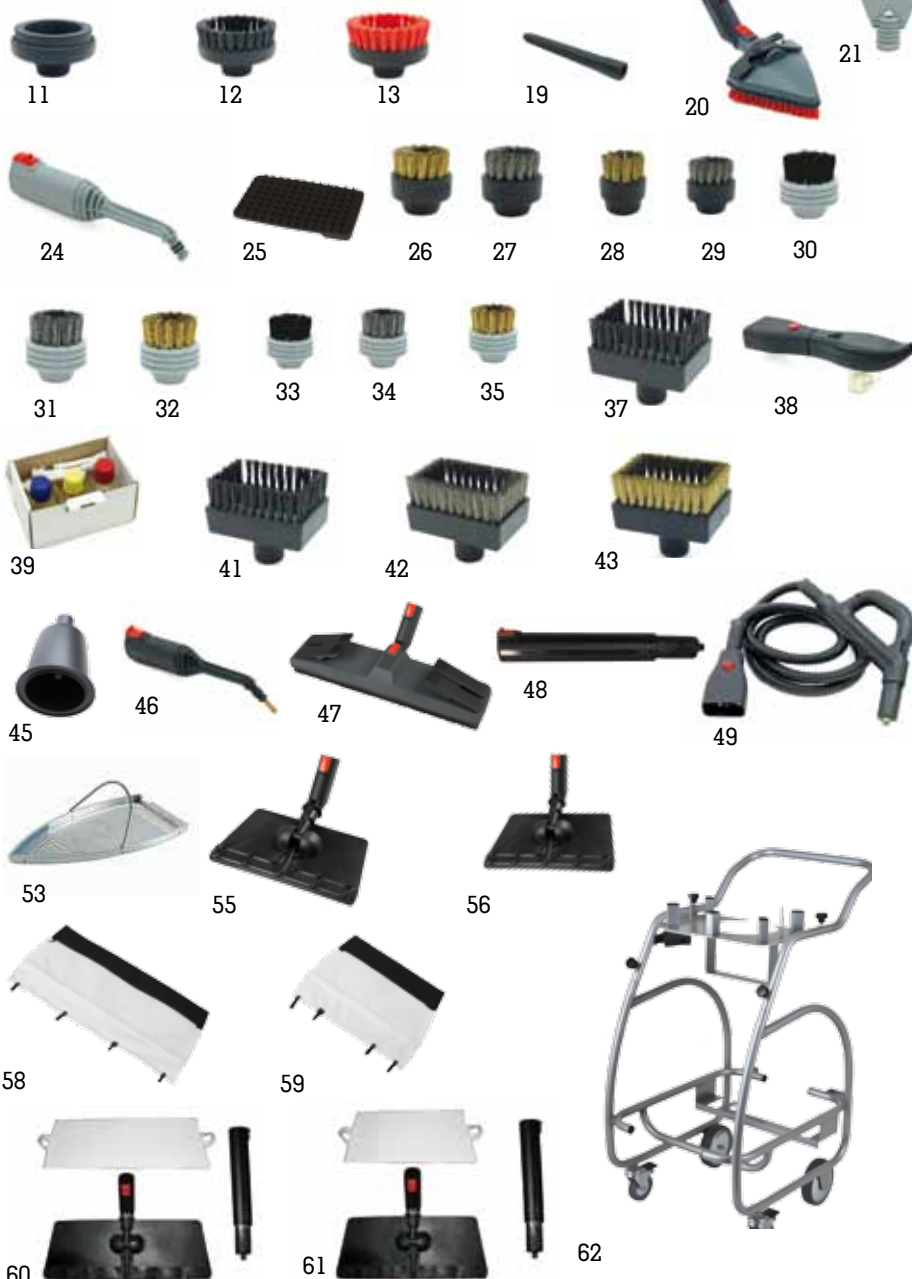

Optional ACCESSORIES

- 11 - Plunger
- 12 - 60 mm brush with black polyester bristles
- 13 - 60 mm brush with red polyester bristles
- 19 - Extension
- 20 - Triangular brush with red polyester bristles
- 21 - Grey spatula for upholstery
- 22 - Bottle
- 23 - Steam iron with two buttons (only for Mod. PC)
- 24 - Grey nozzle
- 25 - Iron-rest
- 26 - 38 mm small brush with brass bristles
- 27 - 38 mm small brush with steel bristles
- 28 - 30 mm small brush with brass bristles
- 29 - 30 mm small brush with steel bristles
- 30 - 38 mm small brush with polyester bristles
- 31 - 38 mm small brush with steel bristles
- 32 - 38 mm small brush with brass bristles
- 33 - 30 mm small brush with polyester bristles
- 34 - 30 mm small brush with steel bristles
- 35 - 30 mm small brush with brass bristles
- 37 - Rectangular brush with soft bristles
- 38 - Humidifier
- 39 - Perfumed oils
- 41 - Rectangular brush with polyester bristles
- 42 - Rectangular brush with steel bristles
- 43 - Rectangular brush with brass bristles
- 45 - Weed killer
- 46 - Nozzle with brass tip
- 47 - 40 cm rectangular brush
- 48 - 25 cm extension pipe
- 49 - 5 m steam hose
- 53 - Teflon iron shoe for Iron
- 55 - 39 cm floor mop
- 56 - 25 cm wall mop
- 58 - Microfiber cloth floor mop
- 59 - Microfiber cloth wall mop
- 60 - Floor mop kit
- 61 - Wall mop kit
- 62 - Trolley with or without tank system (New design)